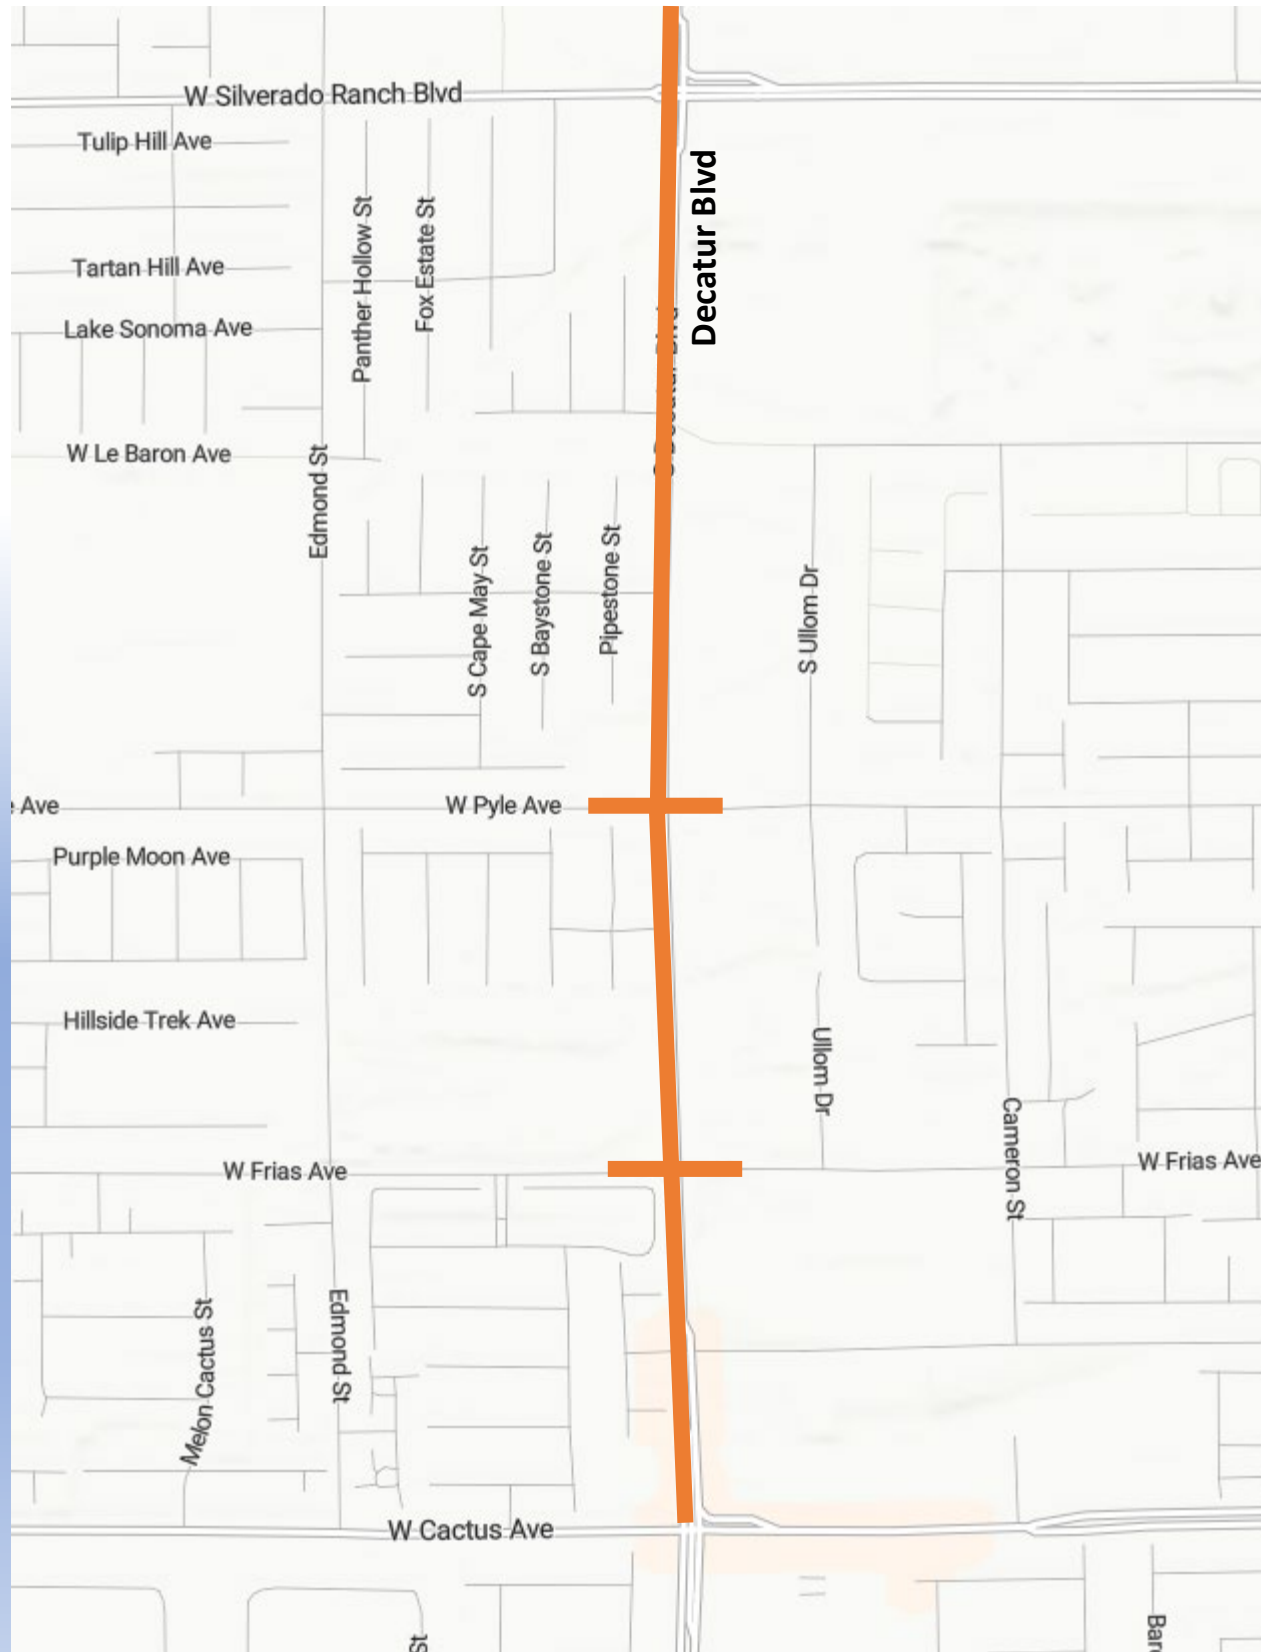

together**for**better

Traffic Restrictions December 8-14

Decatur Blvd from Cactus Ave to Silverado Ranch
Working Hours 7:00am - 3:30pm
Lane Restrictions 24 Hours

- East Half Road Closure
- 1 Lane Open Northbound and Southbound Decatur between Cactus and Silverado Ranch.
- Dedicated Left Turn Lanes at Silverado Ranch.

Pyle Avenue and Frias Avenue
Working Hours 7:00am - 3:30pm
Lane Restrictions 24 Hours

- Half Road Closure
- 1 Lane Open Westbound and Eastbound at the intersection

together**for**better

Traffic Restrictions December 8-13

- Decatur Blvd from Wigwam Ave to Blue Diamond Road
Working Hours 7:00am - 3:30pm
- 1 Lane Open SB from Wigwam to Blue Diamond Rd
 - 2 Dedicated Left Turn Lanes Southbound to Eastbound Blue Diamond.