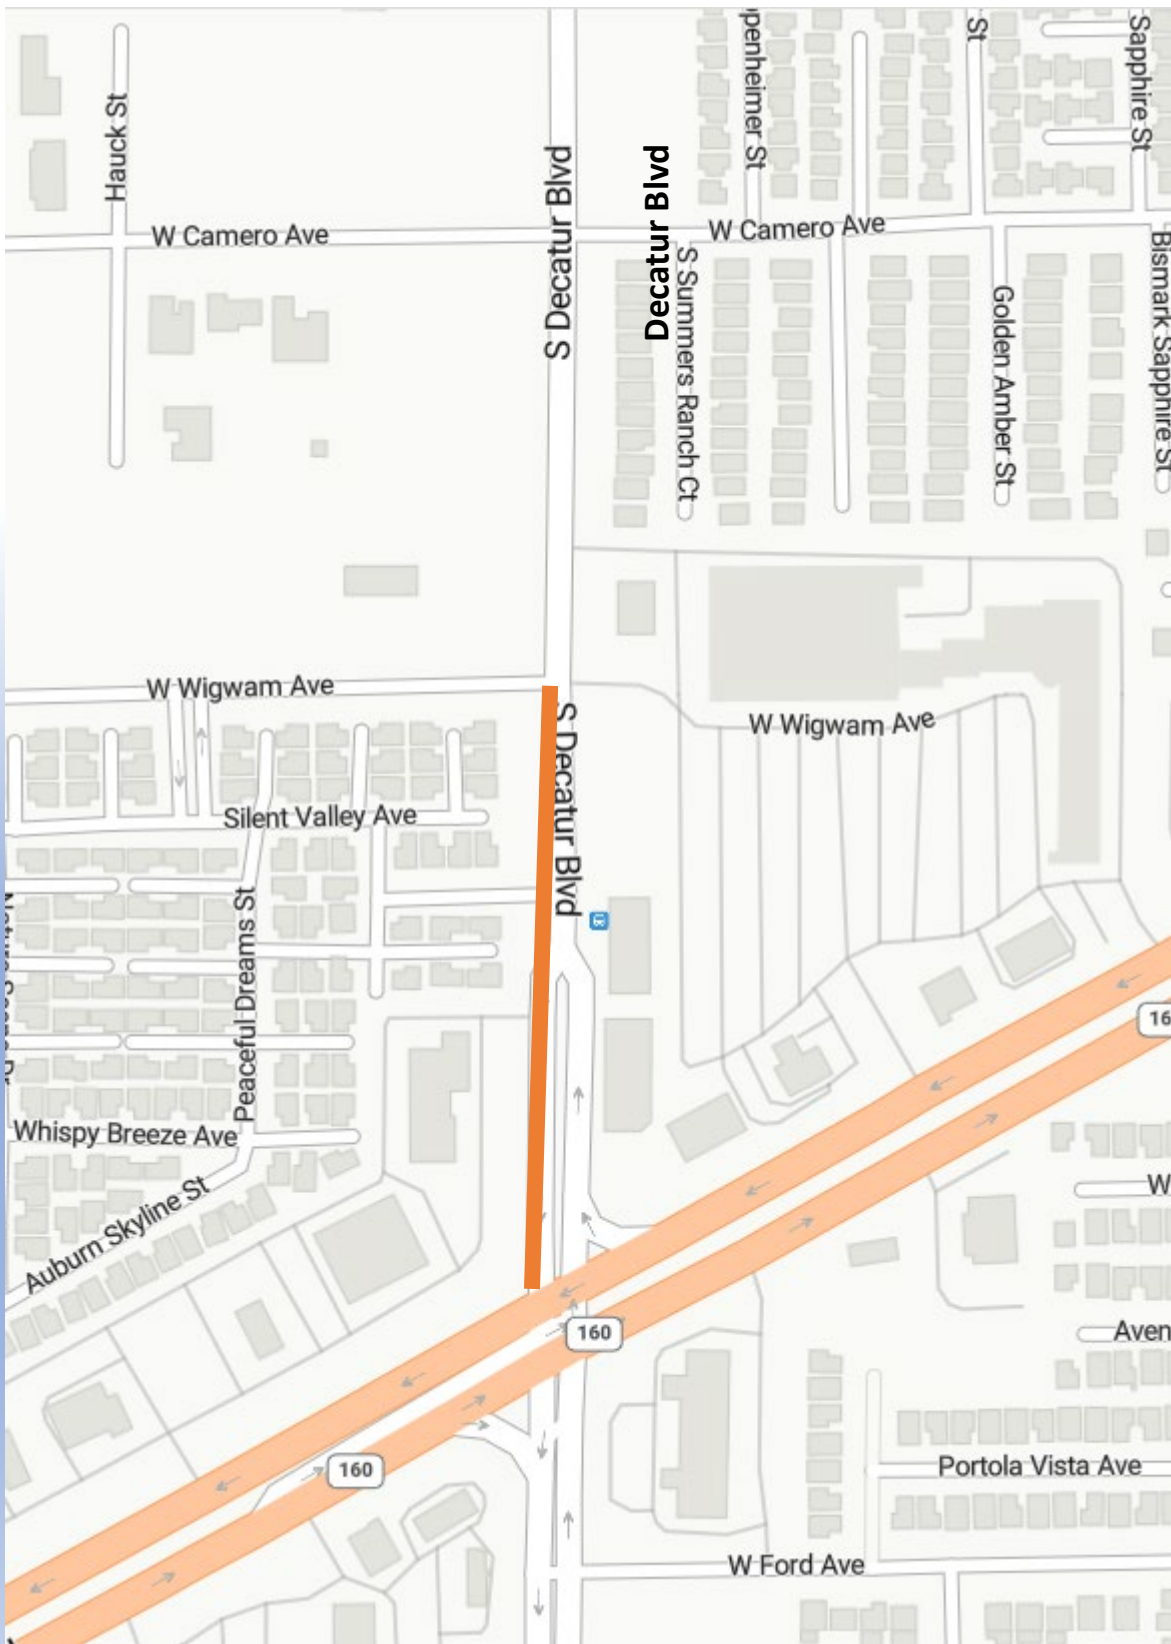

together**for**better

Traffic Restrictions December 8-14

Decatur Blvd from Cactus Ave to Silverado Ranch
Working Hours 7:00am - 3:30pm
Lane Restrictions 24 Hours

- East Half Road Closure
- 1 Lane Open Northbound and Southbound Decatur between Cactus and Silverado Ranch.
- Dedicated Left Turn Lanes at Silverado Ranch.

Pyle Avenue and Frias Avenue
Working Hours 7:00am - 3:30pm
Lane Restrictions 24 Hours

- Half Road Closure
- 1 Lane Open Westbound and Eastbound at the intersection

together**for**better

Traffic Restrictions December 8-13

- Decatur Blvd from Wigwam Ave to Blue Diamond Road
Working Hours 7:00am - 3:30pm
- 1 Lane Open SB from Wigwam to Blue Diamond Rd
 - 2 Dedicated Left Turn Lanes Southbound to Eastbound Blue Diamond.